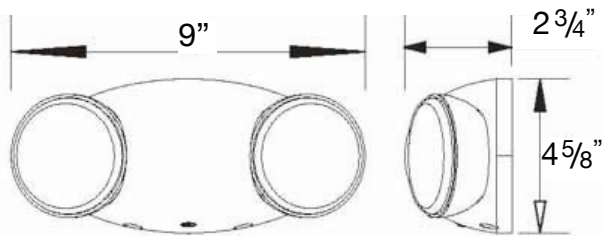

Thermoplastic Miniature Adjustable Emergency Lights

Contemporary design, full adjustability, quick installation and premium options in a stylish and economical package.

DIMENSIONS

FEATURES

- LED expected life is more than 10 years
- Injection-molded, high impact, UV-stabilized, UL 94 V-0 Thermoplastic
- Snap-together construction speeds installation
- Universal mounting plate with quick-connect feature
- Available in standard high output and remote capable
- Fully adjustable glare-free lighting heads
- White housing is standard, with an optional black housing available
- Dual-voltage input 120V or 277V AC operation
- Emergency unit provided with test switch, status indicator and rechargeable battery
- Maintenance-free, Ni-Cad batteries provide 90 minutes of emergency power
- Damp location listed
- Five-year warranty

ORDERING INFORMATION

Series	Housing Color	Options	Example Cat #
SEELEDEM1	W = White B = Black	Blank = Standard H = High Output HRC = High Output, Remote Capable	

NOTE: All products UL listed and comply with latest codes and performance standards including UL924.