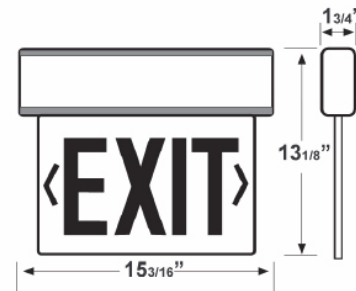

DIMENSIONS

ORDERING INFORMATION

Sample Part Number: **SEENYELXTEU-1-R-C-W-EM-SDT**

MODEL	FACE	LETTER COLOR	PANEL COLOR	HOUSING COLOR	BATTERY	OPTIONS
SEENYELXTEU	1 - SINGLE FACE 2 - DOUBLE FACE	R - RED	C - CLEAR (single face only) M - MIRROR (SILVER MYLAR) W - WHITE (WHITE MYLAR)	W - WHITE B - BLACK A - LUMINUM	B - BLANK (AC ONLY) EM - NICAD	SDT - SELF-DIAGNOSTICS

NOTE: Product specifications subject to change without notice. Updated 08.2017