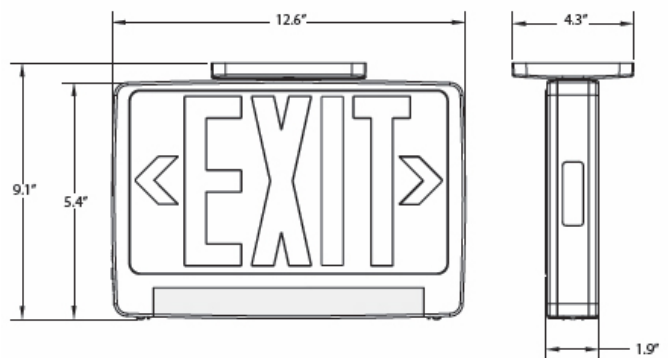

DIMENSIONS

ORDERING INFORMATION

Sample Part Number: **SEEXP-1-R-W-SDT**

MODEL	# OF FACES	LETTER COLOR	HOUSING COLOR	OPTIONS
SEEXP	1 - Single Face U2 - Universal Single/ Double Face	R - Red G - Green	W - White B - Black	SDT - Self-Diagnostic

NOTE: Product specifications subject to change without notice. Updated 08.2017