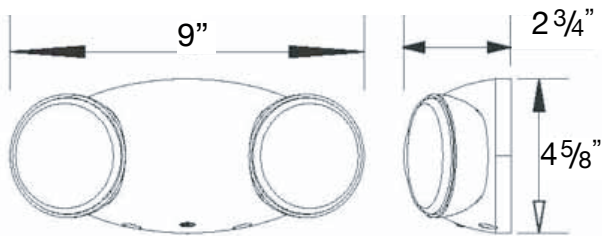

### DIMENSIONS

### FEATURES

- LED expected life is more than 10 years
- Injection-molded, high impact, UV-stabilized, UL 94 V-0 Thermoplastic
- Snap-together construction speeds installation
- Universal mounting plate with quick-connect feature
- Available in standard high output and remote capable
- Fully adjustable glare-free lighting heads
- White housing is standard, with an optional black housing available
- Dual-voltage input 120V or 277V AC operation
- Emergency unit provided with test switch, status indicator and rechargeable battery
- Maintenance-free, Ni-Cad batteries provide 90 minutes of emergency power
- Damp location listed
- Five-year warranty