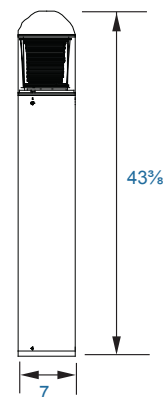

EasyLED Series

EasyLED Dome Bollard with IES Type V Glass

BOG5Q

Housing:

Extruded Aluminum Housing with Flush Mounting Base & Vandal-Resistant Screws, Domed Top, Powdercoat Finish Over a Chromate Conversion Coating, Internal Ballast Tray for Easy Maintenance

Bollards Can Be Cut To Custom Lengths Upon Request.

EasyLED Dome Bollard with IES Type V Glass

Catalog #

Description

Complete Units

Ordering Information

Example: BOG5QF1X15U5KZSP

BOG5	Model:	BOG5
Q	LED Mfr:	Q=QSSI
F	Optics:	F=Medium Beam Spread
1X	Number of Arrays:	1X=One
15	Wattage:	15=15w
U	Ballast:	U=120-277V
5K	CCT:	5K=5000K
Z	Color:	Z=Bronze, W=White, B=Black
-	Mounting:	N/A
SP	Options:	SF=Single Fuse, DF=Double Fuse, SP=Surge Protection