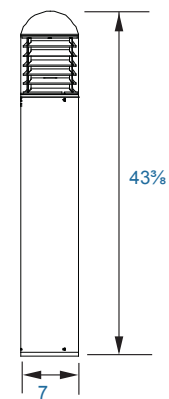

EasyLED Series

EasyLED Dome Stainless Steel Bollard with Louvers

Housing:

Formed 316 Stainless Steel Housing with Flush Mounting Base & Vandal-Resistant Screws, Domed Top, Internal Ballast Tray for Easy Maintenance.

Reflector:

Cast Aluminum Louvers

Lens:

Clear Polycarbonate Lens

Mounting:

Mounting Kit with 8" Anchor Bolts (Included).

LumaFit LED:

Array Lumens: 2089

CRI: 83

CCT: 5000K

Rated Life: 50,000 Hours

5-Year Warranty

Aluminum Boards

Wattage:

Array: 14.5w, System: 17w

Driver:

Electronic Driver, 120-277V, 50/60Hz

Dimmable Driver

Listing & Ratings:

CSA: Listed for Wet Locations

Options:

2.5KV Surge Protection

Custom Colors Available Upon Request.

Bollards Can Be Cut To Custom Lengths Upon Request.

EasyLED Dome Stainless Steel Bollard with Louvers

Catalog #

Description

Complete Units

Ordering Information

Example: BOLQF1X15U5KSSSP

BOL	Model:	BOL
Q	LED Mfr:	Q=QSSI
F	Optics:	F=Medium Beam Spread
1X	Number of Arrays:	1X=One
15	Wattage:	15=15w
U	Ballast:	U=120-277V
5K	CCT:	5K=5000K
SS	Color:	SS=Stainless Steel
-	Mounting:	N/A
SP	Options:	SF=Single Fuse, DF=Double Fuse, SP=Surge Protection

BOLQSS