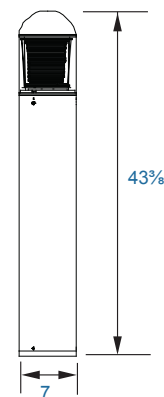

EasyLED Series

EasyLED Dome Bollard with IES Type III Glass

Housing:

Extruded Aluminum Housing with Flush Mounting Base & Vandal-Resistant Screws, Domed Top, Powdercoat Finish Over a Chromate Conversion Coating, Internal Ballast Tray for Easy Maintenance

Refractor:

IES Type III Clear Prismatic Borosilicate Glass Refractor

Lens:

Clear Polycarbonate Lens

Mounting:

Mounting Kit with 8" Anchor Bolts (Included).

LumaFit LED:

Array Lumens: 2089

CRI: 83

CCT: 5000K

Rated Life: 50,000 Hours

5-Year Warranty

Aluminum Boards

Wattage:

Array: 14.5w, System: 17w

Driver:

Electronic Driver, 120-277V, 50/60Hz

Dimmable Driver

Listing & Ratings:

CSA: Listed for Wet Locations

Options:

2.5KV Surge Protection

Custom Colors Available Upon Request.

Bollards Can Be Cut To Custom Lengths Upon Request.

EasyLED Dome Bollard with IES Type III Glass

Catalog #

Description

Complete Units

Ordering Information

Example: BOG3QF1X15U5KZSP

BOG3	Model:	BOG3
Q	LED Mfr:	Q=QSSI
F	Optics:	F=Medium Beam Spread
1X	Number of Arrays:	1X=One
15	Wattage:	15=15w
U	Ballast:	U=120-277V
5K	CCT:	5K=5000K
Z	Color:	Z=Bronze, W=White, B=Black
-	Mounting:	N/A
SP	Options:	SF=Single Fuse, DF=Double Fuse, SP=Surge Protection

BOG3Q