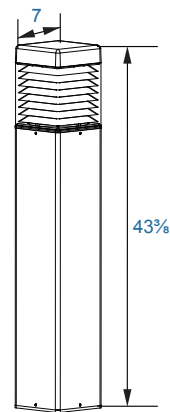

EasyLED Series

EasyLED Square Bollard with Square Louvers

BOSFLSQ

Housing:

Extruded Aluminum Housing with Flush Mounting Base & Vandal-Resistant Screws, Flat Top, Powdercoat Finish Over a Chromate Conversion Coating, Internal Ballast Tray for Easy Maintenance

EasyLED Square Bollard with Square Louvers

Catalog #

Description

Complete Units

Ordering Information

Example: BOSFLSQF1X15U5KZSP

BOSFLS	Model:	BOSFLS
Q	LED Mfr:	Q=QSSI
F	Optics:	F=Medium Beam Spread
1X	Number of Arrays:	1X=One
15	Wattage:	15=15w
U	Ballast:	U=120-277V
5K	CCT:	5K=5000K
Z	Color:	Z=Bronze, W=White, B=Black
-	Mounting:	N/A
SP	Options:	SF=Single Fuse, DF=Double Fuse, SP=Surge Protection