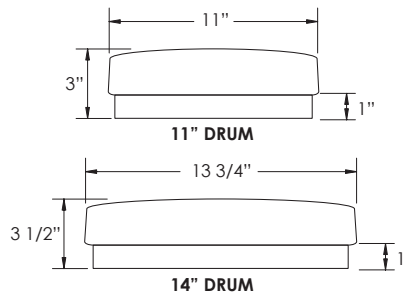

LED MUSHROOM CLOUDS

SPECIFICATIONS

- 120V INPUT VOLTAGE, 50/60Hz
- CONSTANT CURRENT
- AMBIENT OPERATING TEMPERATURE -40°C (-40°F) TO +50°C (122°F)^{70*}
- ESTIMATED 50,000 HRS L
- WHITE POWDERCOATED ALUMINUM BASE AND ACRYLIC DIFFUSER
- CEILING MOUNT ONLY
- UL/CUL LISTED FOR DAMP LOCATION
- DIMMABLE
- STANDARD PACK QTY: 8 (11" MODEL) or 6 (14" MODEL)

**FD321
FD324
MUSHROOM**

**FD311
FD314
DRUM**

RoHS
compliant

ORDERING INFORMATION: EXAMPLE: FD311-LE800WW

FD				W	W
MODEL		SOURCE WATTAGE	COLOR TEMP	BODY	LENS
FD	311 = 11"DRUM 321 = 11"MUSHROOM 314 = 14"DRUM 324 = 14"MUSHROOM	LE800 = 12W POWER INPUT 800 LUMENS >65 LUMENS PER WATT** LE1200 = 15W POWER INPUT 1200 LUMENS >80 LUMENS PER WATT** LE1800 = 22W POWER INPUT 1800 LUMENS >80 LUMENS PER WATT**	C = 3000K W = 4000K	W = WHITE	W = WHITE