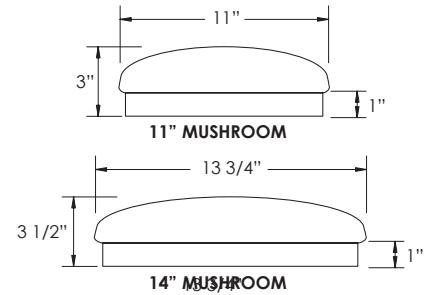

LED MUSHROOM CLOUDS

SPECIFICATIONS

- 120V INPUT VOLTAGE, 50/60Hz
- CONSTANT CURRENT
- AMBIENT OPERATING TEMPERATURE -40°C (-40°F) TO +50°C (122°F)^{70*}
- ESTIMATED 50,000 HRS L
- WHITE POWDERCOATED ALUMINUM BASE AND ACRYLIC DIFFUSER
- CEILING MOUNT ONLY
- UL/CUL LISTED FOR DAMP LOCATION
- DIMMABLE
- STANDARD PACK QTY: 8 (11" MODEL) or 6 (14" MODEL)

**FD321
FD324
MUSHROOM**

**FD311
FD314
DRUM**

RoHS
compliant

ORDERING INFORMATION: EXAMPLE: FD311-LE800WW

FD				W	W
MODEL		SOURCE WATTAGE	COLOR TEMP	BODY	LENS
FD	311 = 11"DRUM 321 = 11"MUSHROOM 314 = 14"DRUM 324 = 14"MUSHROOM	LE800 = 12W POWER INPUT 800 LUMENS >65 LUMENS PER WATT** LE1200 = 15W POWER INPUT 1200 LUMENS >80 LUMENS PER WATT** LE1800 = 22W POWER INPUT 1800 LUMENS >80 LUMENS PER WATT**	C = 3000K W = 4000K	W = WHITE	W = WHITE