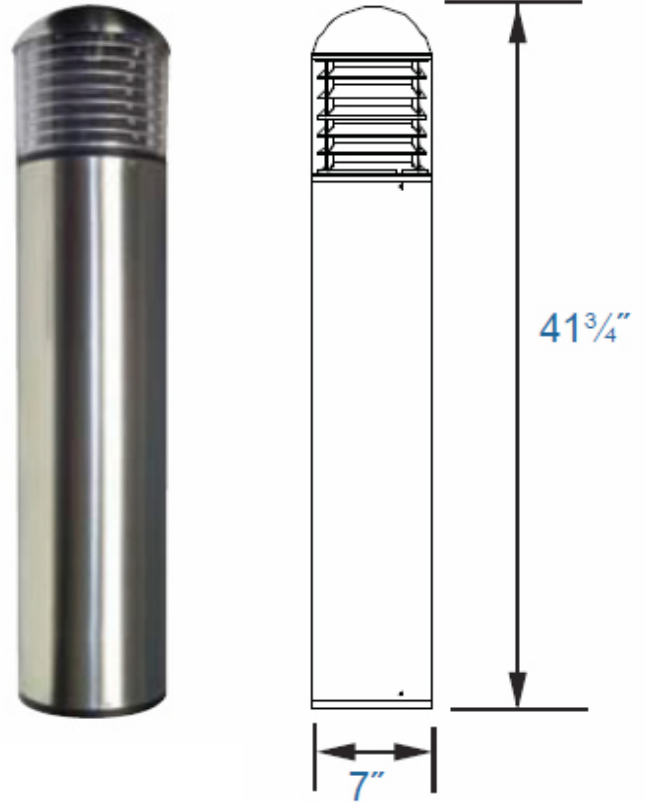

PBOL: EasyLED Dome Stainless Steel Bollard with Louvers

HOUSING

- Formed 316L Stainless Steel Housing with Flush Mounting Base & Vandal-Resistant Screws, Domed Top, Internal Ballast Tray for Easy Maintenance

REFLECTOR

- Cast Aluminum Louvers

LENS

- Clear Polycarbonate Lens

MOUNTING

- Mounting kit with 8" anchor bolts (included).

LUMAFIT LED

- Array Lumens: 2,089
- CRI: 83
- CCT: 4000K, 5000K
- Rated Life: 50,000 Hours
- 5-Year Warranty
- Aluminum Boards

WATTAGE

- Array: 14.5w, System: 17w

DRIVER

- Electronic Driver, 120-277V, 50/60Hz
- Dimmable Driver

OPTIONS

- Surge Protection
- Battery Backup
- Bollards Can Be Cut To Custom Lengths Upon Request.

WARRANTY & LISTINGS

- CSA: Listed for Wet Locations. IP65
- Operating Temperatures: -40°C to +40°C

ORDERING INFORMATION: EXAMPLE: PBOLQF1X15U5KSSSP

MODEL	LED	OPTICS	# OF ARRAYS	WATTAGE	BALLAST	CCT	COLOR	OPTIONS
PBOL	Q=QSSI	F=Medium Beam Spread	1X=One	15=15W	U=120-277V	4K=4000K 5K=5000K	SS=STAINLESS STEEL	SF=SINGLE FUSE DF=DOUBLE FUSE SP=SURGE PROTECTION