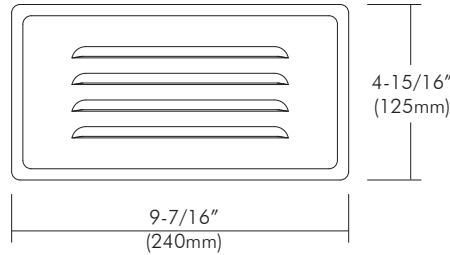

SH-LED8 LED INTERIOR STEP LIGHT

DESCRIPTION

The SH-LED8 is designed with LED lamp permanently installed in the fixture for easier, economical maintenance as of long lasting life of LED lamp.

DESIGN FEATURES

Illumination

- Illumination is accomplished with long lasting, high out-put Light Emitting Diodes (LEDs).

Housing & Trims

- Cast aluminum housing and trim painted in weather proof white & black or silver.

Electronics

- 120V AC input for operation of 1W X 4 LED chips (4W Max.)

Input Power Requirements

- AC only - Input 120V.

Code Compliance

- UL wet location listing on select units only.

Warranty

- 50,000hr of lamp life.

Listing cCSA-us Certified

TRIM

Louvered face plate

ST-842-WH
ST-842-BK
ST-842-SI

Open face plate

ST-843-WH
ST-843-BK
ST-843-SI

ORDERING INFORMATION

Example : SH-LED8-ST-842-WH

Model	Trims	Finish	Option
SH-LED8	- ST-842 : Louvered - ST-843 : Open	-WH: white -BK : black -S I : Silver	- HB : 24" Hanger Bars