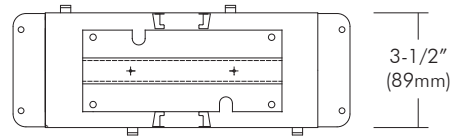

## SH-LED8 LED INTERIOR STEP LIGHT