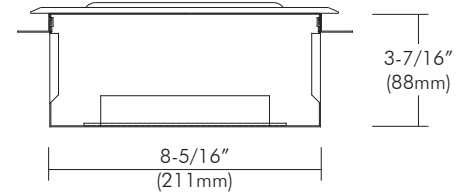

## SH-LED8 LED INTERIOR STEP LIGHT