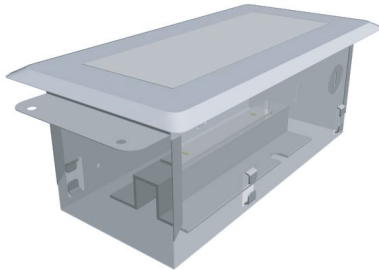

## SH-LED8 LED INTERIOR STEP LIGHT

### DESCRIPTION

The SH-LED8 is designed with LED lamp permanently installed in the fixture for easier, economical maintenance as of long lasting life of LED lamp.