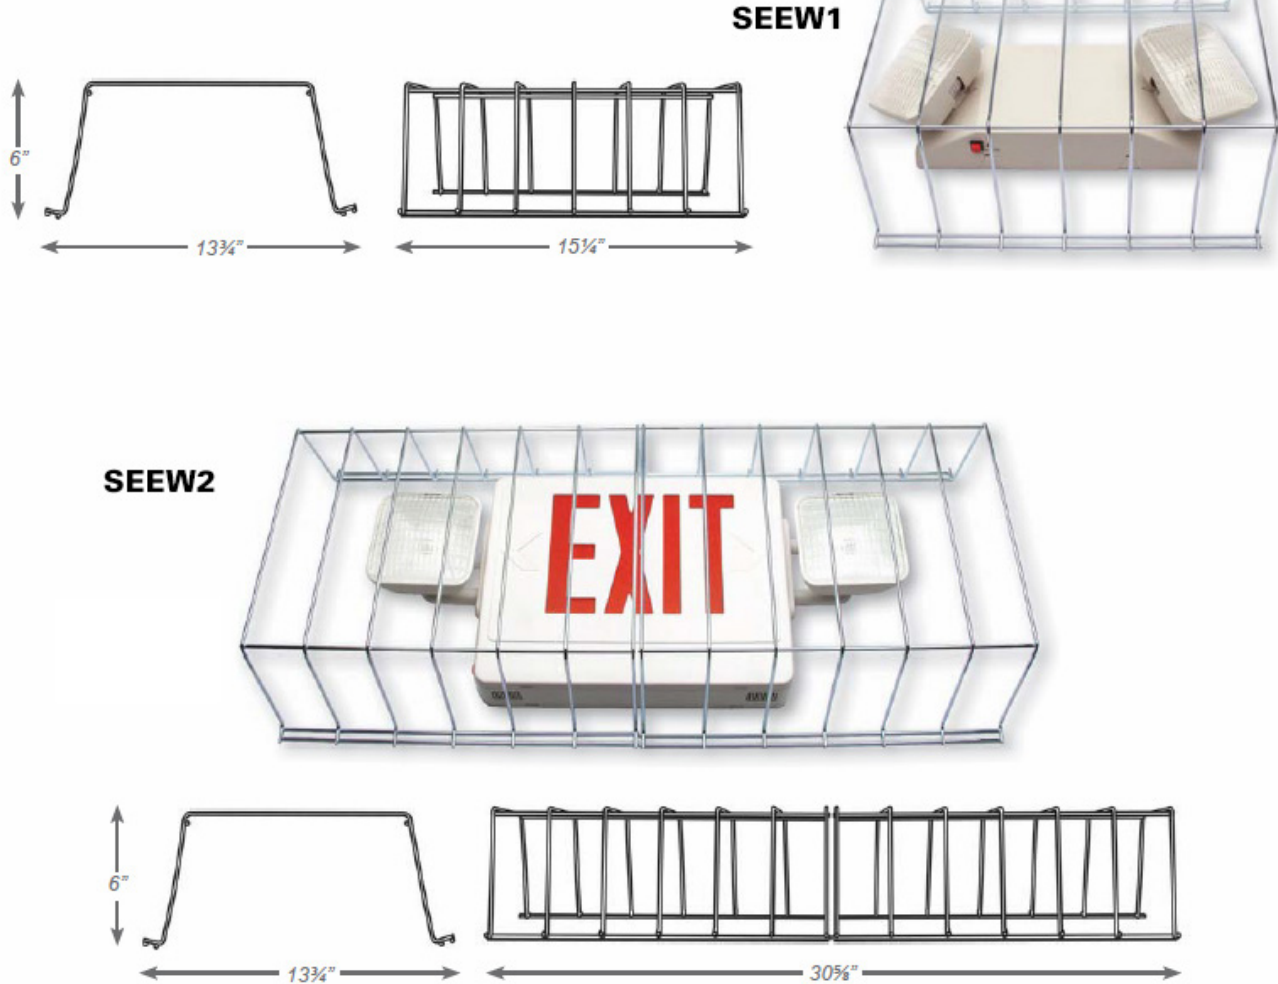

WIRE GUARDS

WIRE GUARD

- Durable 9-gauge steel construction.
- Mounting hardware provided for easy field installation.

ORDERING INFORMATION

Sample Part Number: **SEEW1**

MODEL	USE WITH	DIMENSIONS
SEEW1	CA26S10, CKXTE, CLPU, DBEL, EZRXTE, EZXTE, EZXTE-RC, PLELRXTE, KXTE, LEDR-1, LEDR-2, LEDR-5HO, LEDTFX-2, NYXTE, PAR-1, R-1, R-2, R-16, R-16-HO, RMR-16, RMR16-WP, SLXTU, SXTE, WLEZXTX, WLXTE	13 3/4" x 15 1/4" x 6"
SEEW2	CXTE, DXR, LEDCXTE, NYELXTE, NYKXTE	13 3/4" x 30 5/8" x 6"

NOTE: Product specifications subject to change without notice. Updated 08.2017

VANDAL SHIELDS

HOUSING MOUNTING

- High-impact resistant polycarbonate material.
- Mounting hardware provided for easy installation in the field.

SEEB3

SEES1

SEEB1

SEEB2

ORDERING INFORMATION

Sample Part Number: **SEEB2**

MODEL	USE WITH	DIMENSIONS
SEEB1	CLPU, EZRXTE, EZTXTE, EZXTE, KXTE, KZXTU, SLXTU, SXTE	2 1/2" x 9-3/16" x 133/16"
SEEB2	CA26S10, CKXTE, CLPU, DBEL, DXR, ELXTE, EZRXTE, EZTXTE, EZXTE, EZXTE-RC, KXTE, KZXTU, LEDCXTE, LEDTFX-2, NYELXTE, NYKXTE, NYXTE, PLELRXTE, SLXTU, SXTE, TFX-2, WLEZXTU, WLXTE	7 3/4" x 22" x 15"
SEES1	R-1, R-2, R-16, R-16-HO, R5HO, RMR-16, RMR-16-WP, LEDR-2, LEDR-5HO, LEDR1	7 1/2" x 18" x 7"
SEEB3	CXTE	13 3/4" x 30 1/4" x 6 1/2"