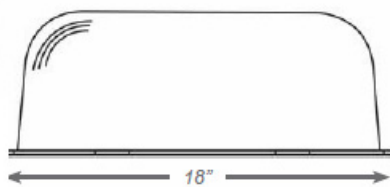

WIRE GUARDS

WIRE GUARD

- Durable 9-gauge steel construction.
- Mounting hardware provided for easy field installation.

ORDERING INFORMATION

Sample Part Number: **SEEW1**

MODEL	USE WITH	DIMENSIONS
SEEW1	CA26S10, CKXTE, CLPU, DBEL, EZRXTE, EZXTE, EZXTE-RC, PLELRXTE, KXTE, LEDR-1, LEDR-2, LEDR-5HO, LEDTFX-2, NYXTE, PAR-1, R-1, R-2, R-16, R-16-HO, RMR-16, RMR16-WP, SLXTU, SXTE, WLEZXTX, WLXTE	13 3/4" x 15 1/4" x 6"
SEEW2	CXTE, DXR, LEDCXTE, NYELXTE, NYKXTE	13 3/4" x 30 5/8" x 6"

SEEB3

SEES1

SEEB1

SEEB2

ORDERING INFORMATION

Sample Part Number: **SEEB2**

MODEL	USE WITH	DIMENSIONS
SEEB1	CLPU, EZRXTE, EZTXTE, EZXTE, KXTE, KZXTU, SLXTU, SXTE	2 1/2" x 9-3/16" x 133/16"
SEEB2	CA26S10, CKXTE, CLPU, DBEL, DXR, ELXTE, EZRXTE, EZTXTE, EZXTE, EZXTE-RC, KXTE, KZXTU, LEDCXTE, LEDTFX-2, NYELXTE, NYKXTE, NYXTE, PLELRXTE, SLXTU, SXTE, TFX-2, WLEZXTU, WLXTE	7 3/4" x 22" x 15"
SEES1	R-1, R-2, R-16, R-16-HO, R5HO, RMR-16, RMR-16-WP, LEDR-2, LEDR-5HO, LEDR1	7 1/2" x 18" x 7"
SEEB3	CXTE	13 3/4" x 30 1/4" x 6 1/2"