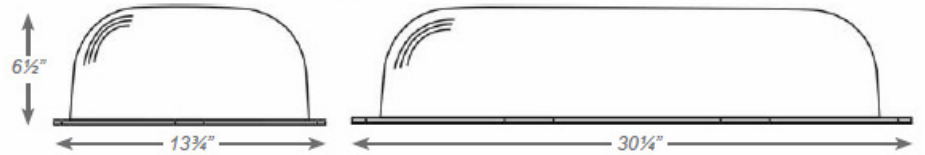

WIRE GUARDS

WIRE GUARD

- Durable 9-gauge steel construction.
- Mounting hardware provided for easy field installation.

ORDERING INFORMATION

Sample Part Number: **SEEW1**

MODEL	USE WITH	DIMENSIONS
SEEW1	CA26S10, CKXTE, CLPU, DBEL, EZRXTE, EZXTE, EZXTE-RC, PLELRXTE, KXTE, LEDR-1, LEDR-2, LEDR-5HO, LEDTFX-2, NYXTE, PAR-1, R-1, R-2, R-16, R-16-HO, RMR-16, RMR16-WP, SLXTU, SXTE, WLEZXTX, WLXTE	13 3/4" x 15 1/4" x 6"
SEEW2	CXTE, DXR, LEDCXTE, NYELXTE, NYKXTE	13 3/4" x 30 5/8" x 6"

SEEB3

SEES1

SEEB1

SEEB2

ORDERING INFORMATION

Sample Part Number: **SEEB2**

MODEL	USE WITH	DIMENSIONS
SEEB1	CLPU, EZRXTE, EZTXTE, EZXTE, KXTE, KZXTU, SLXTU, SXTE	2 1/2" x 9-3/16" x 133/16"
SEEB2	CA26S10, CKXTE, CLPU, DBEL, DXR, ELXTE, EZRXTE, EZTXTE, EZXTE, EZXTE-RC, KXTE, KZXTU, LEDCXTE, LEDTFX-2, NYELXTE, NYKXTE, NYXTE, PLELRXTE, SLXTU, SXTE, TFX-2, WLEZXTU, WLXTE	7 3/4" x 22" x 15"
SEES1	R-1, R-2, R-16, R-16-HO, R5HO, RMR-16, RMR-16-WP, LEDR-2, LEDR-5HO, LEDR1	7 1/2" x 18" x 7"
SEEB3	CXTE	13 3/4" x 30 1/4" x 6 1/2"