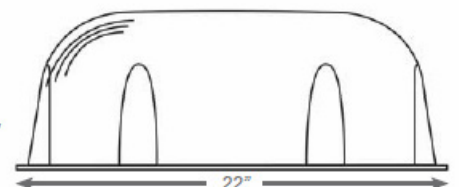

WIRE GUARDS

WIRE GUARD

- Durable 9-gauge steel construction.
- Mounting hardware provided for easy field installation.

ORDERING INFORMATION

Sample Part Number: **SEEW1**

MODEL	USE WITH	DIMENSIONS
SEEW1	CA26S10, CKXTE, CLPU, DBEL, EZRXTE, EZXTE, EZXTE-RC, PLELRXTE, KXTE, LEDR-1, LEDR-2, LEDR-5HO, LEDTFX-2, NYXTE, PAR-1, R-1, R-2, R-16, R-16-HO, RMR-16, RMR16-WP, SLXTU, SXTE, WLEZXTX, WLXTE	13 3/4" x 15 1/4" x 6"
SEEW2	CXTE, DXR, LEDCXTE, NYELXTE, NYKXTE	13 3/4" x 30 5/8" x 6"

SEEB3

SEES1

SEEB1

SEEB2

ORDERING INFORMATION

Sample Part Number: **SEEB2**

MODEL	USE WITH	DIMENSIONS
SEEB1	CLPU, EZRXTE, EZTXTE, EZXTE, KXTE, KZXTU, SLXTU, SXTE	2 1/2" x 9-3/16" x 133/16"
SEEB2	CA26S10, CKXTE, CLPU, DBEL, DXR, ELXTE, EZRXTE, EZTXTE, EZXTE, EZXTE-RC, KXTE, KZXTU, LEDCXTE, LEDTFX-2, NYELXTE, NYKXTE, NYXTE, PLELRXTE, SLXTU, SXTE, TFX-2, WLEZXTU, WLXTE	7 3/4" x 22" x 15"
SEES1	R-1, R-2, R-16, R-16-HO, R5HO, RMR-16, RMR-16-WP, LEDR-2, LEDR-5HO, LEDR1	7 1/2" x 18" x 7"
SEEB3	CXTE	13 3/4" x 30 1/4" x 6 1/2"