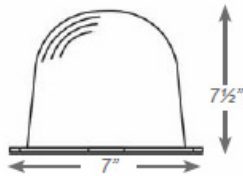

WIRE GUARDS

WIRE GUARD

- Durable 9-gauge steel construction.
- Mounting hardware provided for easy field installation.

ORDERING INFORMATION

Sample Part Number: **SEEW1**

MODEL	USE WITH	DIMENSIONS
SEEW1	CA26S10, CKXTE, CLPU, DBEL, EZRXTE, EZXTE, EZXTE-RC, PLELRXTE, KXTE, LEDR-1, LEDR-2, LEDR-5HO, LEDTFX-2, NYXTE, PAR-1, R-1, R-2, R-16, R-16-HO, RMR-16, RMR16-WP, SLXTU, SXTE, WLEZXTX, WLXTE	13 3/4" x 15 1/4" x 6"
SEEW2	CXTE, DXR, LEDCXTE, NYELXTE, NYKXTE	13 3/4" x 30 5/8" x 6"

SEEB3

SEES1

SEEB1

SEEB2

ORDERING INFORMATION

Sample Part Number: **SEEB2**

MODEL	USE WITH	DIMENSIONS
SEEB1	CLPU, EZRXTE, EZTXTE, EZXTE, KXTE, KZXTU, SLXTU, SXTE	2 1/2" x 9-3/16" x 133/16"
SEEB2	CA26S10, CKXTE, CLPU, DBEL, DXR, ELXTE, EZRXTE, EZTXTE, EZXTE, EZXTE-RC, KXTE, KZXTU, LEDCXTE, LEDTFX-2, NYELXTE, NYKXTE, NYXTE, PLELRXTE, SLXTU, SXTE, TFX-2, WLEZXTU, WLXTE	7 3/4" x 22" x 15"
SEES1	R-1, R-2, R-16, R-16-HO, R5HO, RMR-16, RMR-16-WP, LEDR-2, LEDR-5HO, LEDR1	7 1/2" x 18" x 7"
SEEB3	CXTE	13 3/4" x 30 1/4" x 6 1/2"