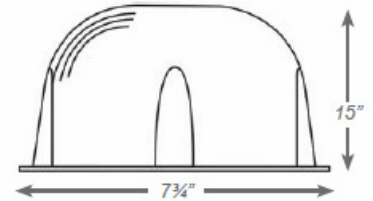

WIRE GUARDS

WIRE GUARD

- Durable 9-gauge steel construction.
- Mounting hardware provided for easy field installation.

ORDERING INFORMATION

Sample Part Number: **SEEW1**

MODEL	USE WITH	DIMENSIONS
SEEW1	CA26S10, CKXTE, CLPU, DBEL, EZRXTE, EZXTE, EZXTE-RC, PLELRXTE, KXTE, LEDR-1, LEDR-2, LEDR-5HO, LEDTFX-2, NYXTE, PAR-1, R-1, R-2, R-16, R-16-HO, RMR-16, RMR16-WP, SLXTU, SXTE, WLEZXTX, WLXTE	13 3/4" x 15 1/4" x 6"
SEEW2	CXTE, DXR, LEDCXTE, NYELXTE, NYKXTE	13 3/4" x 30 5/8" x 6"

SEEB3

SEES1

SEEB1

SEEB2

ORDERING INFORMATION

Sample Part Number: **SEEB2**

MODEL	USE WITH	DIMENSIONS
SEEB1	CLPU, EZRXTE, EZTXTE, EZXTE, KXTE, KZXTU, SLXTU, SXTE	2 1/2" x 9-3/16" x 133/16"
SEEB2	CA26S10, CKXTE, CLPU, DBEL, DXR, ELXTE, EZRXTE, EZTXTE, EZXTE, EZXTE-RC, KXTE, KZXTU, LEDCXTE, LEDTFX-2, NYELXTE, NYKXTE, NYXTE, PLELRXTE, SLXTU, SXTE, TFX-2, WLEZXTU, WLXTE	7 3/4" x 22" x 15"
SEES1	R-1, R-2, R-16, R-16-HO, R5HO, RMR-16, RMR-16-WP, LEDR-2, LEDR-5HO, LEDR1	7 1/2" x 18" x 7"
SEEB3	CXTE	13 3/4" x 30 1/4" x 6 1/2"