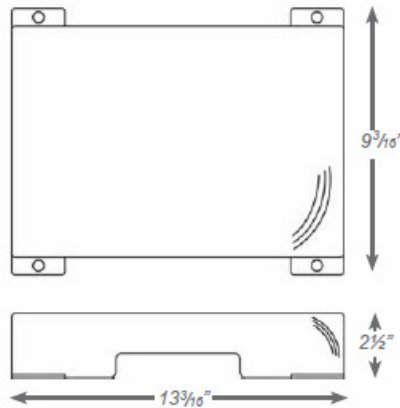

WIRE GUARDS

WIRE GUARD

- Durable 9-gauge steel construction.
- Mounting hardware provided for easy field installation.

ORDERING INFORMATION

Sample Part Number: **SEEW1**

MODEL	USE WITH	DIMENSIONS
SEEW1	CA26S10, CKXTE, CLPU, DBEL, EZRXTE, EZXTE, EZXTE-RC, PLELRXTE, KXTE, LEDR-1, LEDR-2, LEDR-5HO, LEDTFX-2, NYXTE, PAR-1, R-1, R-2, R-16, R-16-HO, RMR-16, RMR16-WP, SLXTU, SXTE, WLEZXTX, WLXTE	13 3/4" x 15 1/4" x 6"
SEEW2	CXTE, DXR, LEDCXTE, NYELXTE, NYKXTE	13 3/4" x 30 5/8" x 6"

SEEB3

SEES1

SEEB1

SEEB2

ORDERING INFORMATION

Sample Part Number: **SEEB2**

MODEL	USE WITH	DIMENSIONS
SEEB1	CLPU, EZRXTE, EZTXTE, EZXTE, KXTE, KZXTU, SLXTU, SXTE	2 1/2" x 9-3/16" x 133/16"
SEEB2	CA26S10, CKXTE, CLPU, DBEL, DXR, ELXTE, EZRXTE, EZTXTE, EZXTE, EZXTE-RC, KXTE, KZXTU, LEDCXTE, LEDTFX-2, NYELXTE, NYKXTE, NYXTE, PLELRXTE, SLXTU, SXTE, TFX-2, WLEZXTU, WLXTE	7 3/4" x 22" x 15"
SEES1	R-1, R-2, R-16, R-16-HO, R5HO, RMR-16, RMR-16-WP, LEDR-2, LEDR-5HO, LEDR1	7 1/2" x 18" x 7"
SEEB3	CXTE	13 3/4" x 30 1/4" x 6 1/2"