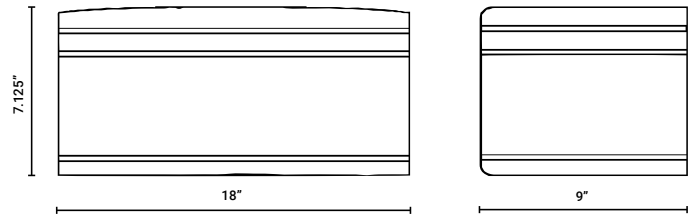

DIMENSIONS

POWER

POWER FACTOR >0.90 - THD <20

MODEL	WATTAGE UP	WATTAGE DOWN	COLOR TEMPERATURE (CCT)	HOUSING COLOR	OPTIONS & ACCESSORIES
PDCSHM-UD	12W	12W	27K 2700K - WARM WHITE	BZ BRONZE (STANDARD)	MS MOTION SENSOR
		24W	30K 3000K - WARM WHITE	WH WHITE	D1 0-10V DIMMING
		36W	35K 3500K - NEUTRAL WHITE	BL BLACK	D2 STEP DIMMING
		48W	40K 4000K - NEUTRAL WHITE	SL SILVER	EM EMERGENCY BATTERY PACK
		60W	50K 5000K - COOL WHITE	CC CUSTOM COLOR	V1* 480/347V INPUT (120-277V STANDARD)
		60W	55K 5500K - DAYLIGHT		*NOT AVAILABLE WITH A PHOTOCELL OR MOTION SENSOR