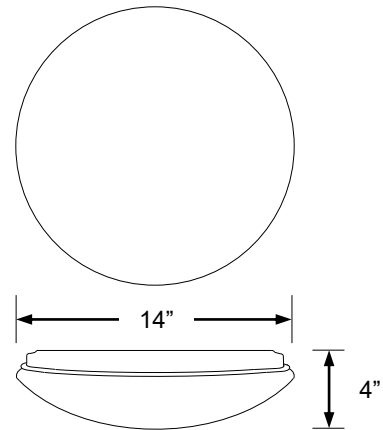

DIMENSIONS

Model	Luminaire Watts	Luminaire Lumens	Lumens / Watt	Color Temperature	Compatible Dimmers
PLEDRA14-27K	24	1,718	71	2700k	LUTRON Ariadni/Toggler (TGCL-153P) Maestro (MACL-153M) Skylark Contour (CTCL-153P) Caseta (PD-6WCL) LEVITON IllumaTech R50-IPL06 SureSlide (R12-06672, R62-06674) Decora (DSL06-1LZ)