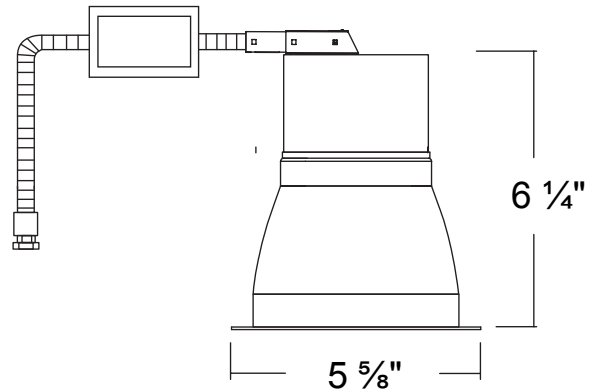

DIMENSIONS

ORDERING INFORMATION

| Model | Color Temperature | Luminaire Lumens | Luminaire Watts | Lumens / Watt |
|-------------------|-------------------|------------------|-----------------|---------------|
| PBRK-LED21ARC4-3K | 3000k | 1590 | 21 | 76 |