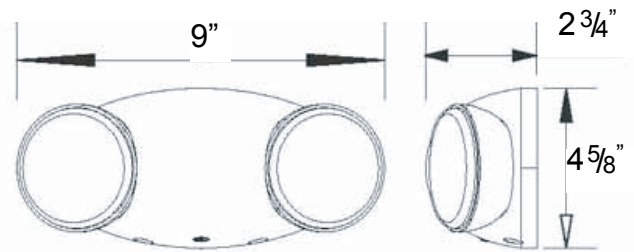

**Job Name:**

**Type:**

**Part #:**

**Notes:**

**SEELEDEM1**

**Thermoplastic Miniature Adjustable Emergency Lights**

Contemporary design, full adjustability, quick installation and premium options in a stylish and economical package.

**FEATURES**

- LED expected life is more than 10 years
- Injection-molded, high impact, UV-stabilized, UL 94 V-0 Thermoplastic
- Snap-together construction speeds installation
- Universal mounting plate with quick-connect feature
- Available in standard high output and remote capable
- Fully adjustable glare-free lighting heads
- White housing is standard, with an optional black housing available
- Dual-voltage input 120V or 277V AC operation
- Emergency unit provided with test switch, status indicator and rechargeable battery
- Maintenance-free, Ni-Cad batteries provide 90 minutes of emergency power
- Damp location listed
- Five-year warranty

**DIMENSIONS**

**ORDERING INFORMATION**

MODEL	HOUSING COLOR	OPTIONS
SEELEDEM1		
SEELEDEM1	W - White B - Black	Blank = Standard H= High Output HRC = High Output Remote Capable