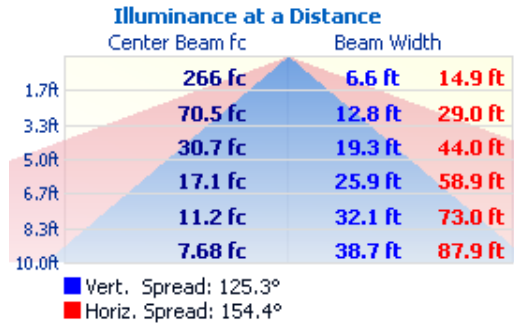

All dimensions are in inches (millimeters).

Field Adjustable CCT

Adjustable Power

COMPATIBLE DIMMER SWITCH

Model #	Brand	Compatible Dimmer Switch	
(Blank)	-	<Lutron>	Diva DDTV

PTTL-22-L30

PTTL-22-L35

PTTL-22-L40