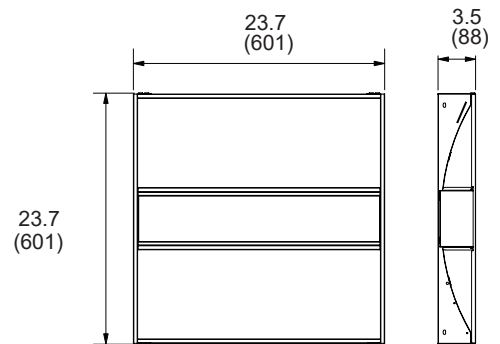

PTTL LED

LED INDOOR ARCHITECTURAL INDIRECT TROFFER

APPLICATION

The PTTL LED luminaire designed with a unique yet simple transparent optics offer minimalist design to support broad range of solutions with superior optical and energy performance. Built with field adjustable wattage and color temperature to suit varies applications including commercial, educational and healthcare environments, general office, and retails.

MOUNTING:

- Recessed mount.

LED:

- High quality array LEDs.
- Color Rendering Index: >80
- Field adjustable color temperature: 3000/3500/4000(K)
- Field adjustable wattage: 30/35/40W for 2x2, 30/40/50W for 2x4
- L70 >50,000 hrs

FINISH:

- White finish.

CONFIGURATIONS

Series	Size	Model #	AC Input	Lumen Output (30/35/40K)	Lumen Efficiency (30/35/40K)
PTTL LED	2x2	L30/35/40	30/35/40W	3000 lm, 3500 lm, 4000 lm	100 lm/W
	2x4	L30/40/50	30/40/50W	3000 lm, 4000 lm, 5000 lm	

ORDERING INFORMATION

MODEL	LED	PRESET	OPTIONS
PTTL22-30/35/40KUNVR	L30/35/40	30/35/40W LED	REM8 Remote EM 8W REM16 Remote EM 16W REM25 Remote EM 25W
PTTL24-30/35/40KUNVR	L30/40/50	30/40/50W LED	
		(Blank) Non-Preset PS Preset Request * Factory default setting: 22-L40-35K, 24-L50-35K	

All dimensions are in inches (millimeters).