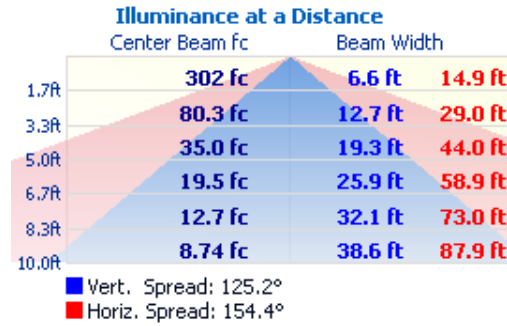

All dimensions are in inches (millimeters).

Field Adjustable CCT

Adjustable Power

COMPATIBLE DIMMER SWITCH

Model #	Brand	Compatible Dimmer Switch	
(Blank)	-	<Lutron>	Diva DDTV

PTTL-22-L30

PTTL-22-L35

PTTL-22-L40