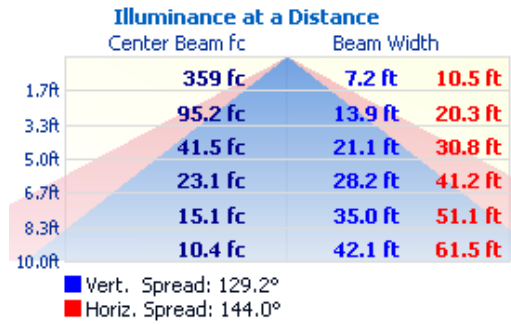

All dimensions are in inches (millimeters).

Field Adjustable CCT

Adjustable Power

COMPATIBLE DIMMER SWITCH

Model #	Brand	Compatible Dimmer Switch	
(Blank)	-	<Lutron>	Diva DDTV

PTTL-22-L30

PTTL-22-L35

PTTL-22-L40