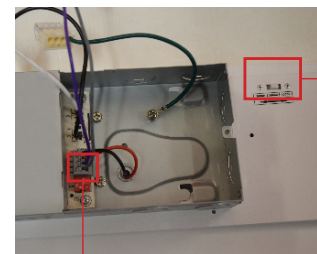

Field Adjustable CCT

Adjustable Power