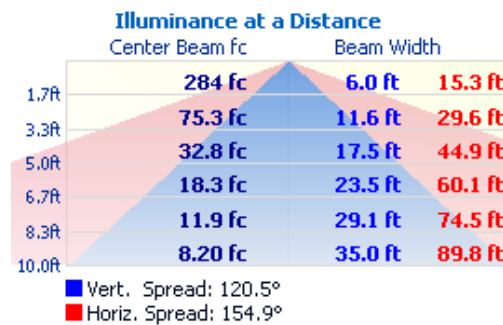

PTTL-24-L30