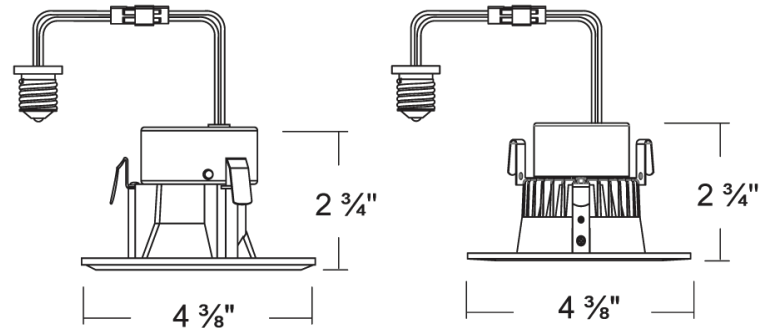

DIMENSIONS

ORDERING INFORMATION

MODEL	DESCRIPTION
PBRK-LED350-BW-3K	3.5" LED ROUND BAFFLE TRIM, 3000K
PBRK-LED350-BW-4K	3.5" LED ROUND BAFFLE TRIM, 4000K
PBRK-LED350-BWSQ-3K	3.5" LED SQUARE BAFFLE TRIM, 3000K