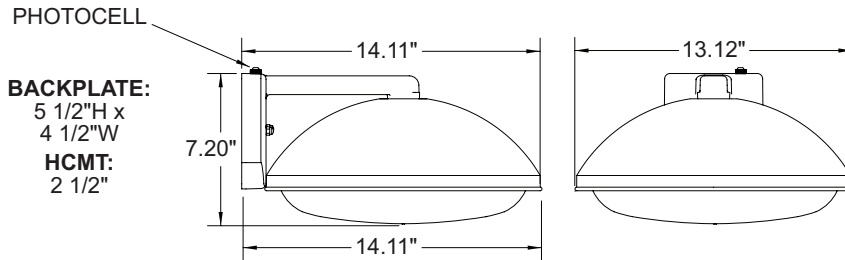

PFD154

DECO AREA

RoHS compliant

FEATURES:

- Available in Dedicated LED
- Bronze Powdercoated Aluminum Body
- Polycarbonate Lens
- Wall Mount
- Photocell Included
- ETL Listed for Wet Locations

DIMENSIONS:

ORDERING INFORMATION: