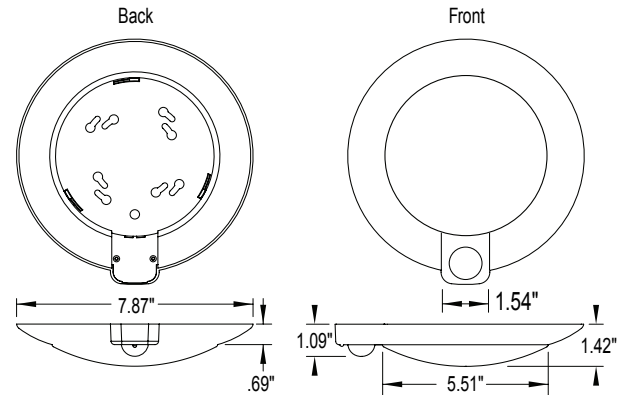

Job Name: _____

Type: _____

Part #: _____

Notes: _____

PFD384

DESIGNER CEILING LUMINAIRE

RoHS compliant

FEATURES:

- Available in Dedicated LED
- Electronic Dimmable LED
- Composite Construction
- Occupancy Sensor w/Indicator Light
- Low Flicker 90CRI Model
- ETL Listed Dry Locations

DIMENSIONS:

ORDERING INFORMAT:

MODEL	LIGHT SOURCE	BODY	DIFFUSER	OPTIONS
PFD384	EOS LED 120V AC, 50/60 Hz, HPF, 50,000 HRS L70*, AMBIENT OP TEMP -40°C TO +40°C, 5 YEAR WARRANTY, DIMMABLE, ENERGY STAR LOW FLICKER - 90 CRI	W-White	POLYCARBONATE F- Frost	M- Motion Sensor Motion Sensor Included Standard