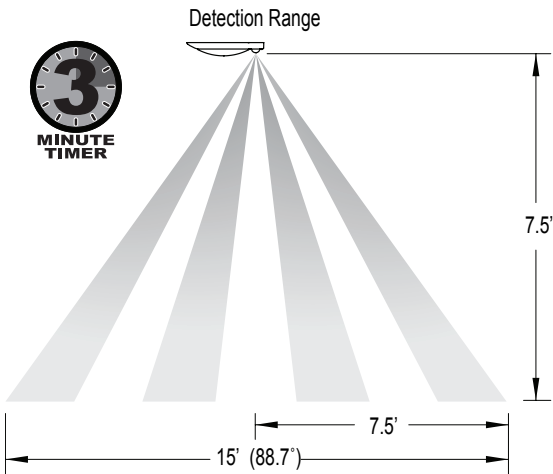

Job Name: _____

Type: _____

Part #: _____

Notes: _____

PFD384

DESIGNER CEILING LUMINAIRE

RoHS compliant

FEATURES:

- Available in Dedicated LED
- Electronic Dimmable LED
- Composite Construction
- Occupancy Sensor w/Indicator Light
- Low Flicker 90CRI Model
- ETL Listed Dry Locations

DIMENSIONS:

ORDERING INFORMAT:

MODEL	LIGHT SOURCE	BODY	DIFFUSER	OPTIONS
PFD384	EOS LED 120V AC, 50/60 Hz, HPF, 50,000 HRS L70*, AMBIENT OP TEMP -40°C TO +40°C, 5 YEAR WARRANTY, DIMMABLE, ENERGY STAR LOW FLICKER - 90 CRI	W-White	POLYCARBONATE F- Frost	M- Motion Sensor Motion Sensor Included Standard

LT800 - 12W, 90 CRI W- 1020lm 3000K
>85 Lumens Per Watt**