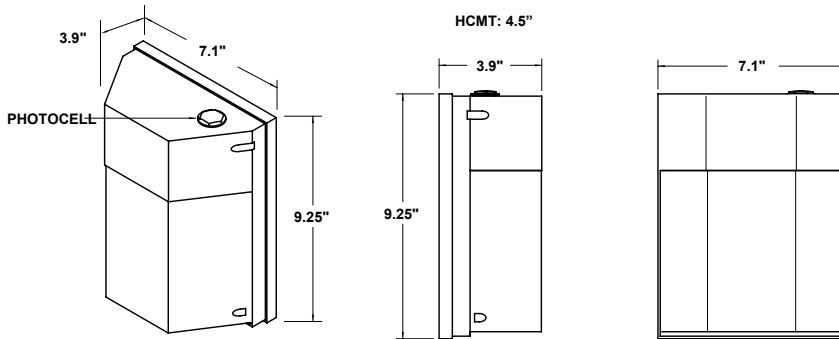

DIMENSIONS:

ORDERING INFORMATION:

MODEL	LIGHT SOURCE	BODY	DIFFUSER	OPTIONS
PFL148		Z-Bronze		M-Motion Sensor
	EOS LED 120V AC, 50/60 Hz, HPF, 50,000 HRS L70*, AMBIENT OP TEMP -40°C TO +40°C, 5 YEAR WARRANTY, DIMMABLE, ENERGY STAR LE800-13W, 80 CRI >98 Lumens Per Watt**	C-1280lm 4000K	POLYCARBONATE F- Glare Free Frost	(not Energy Star qualified) Photocell Included Standard