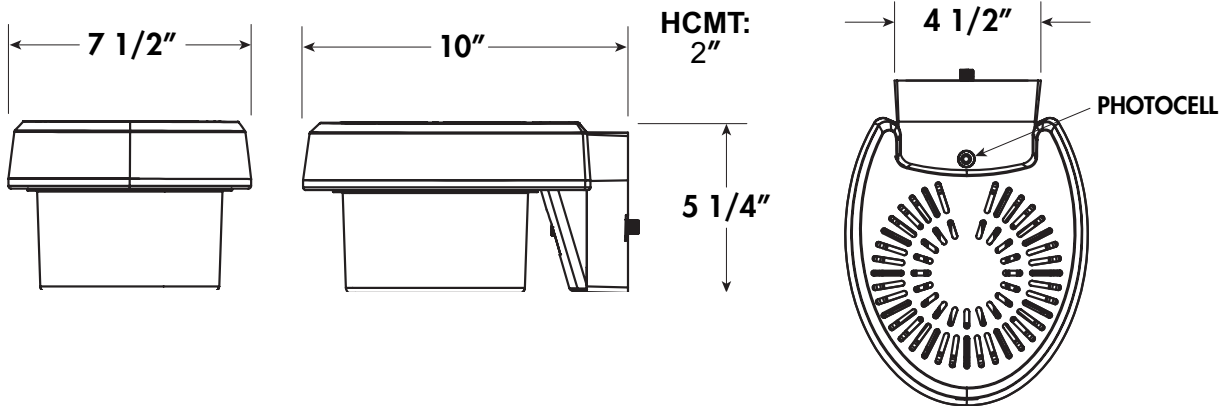

Job Name: _____

Type: _____

Part #: _____

Notes: _____

PFS175 AREA SECURITY LIGHT

RoHS
compliant

FEATURES:

- Wall Mount
- Photocell Included
- ETL Listed for Wet Location Available in Dedicated LED
- Fade & Rust Resistant Composite Constructions

DIMENSIONS:

ORDER INFORMATION:

MODEL	LIGHT SOURCE	BODY	DIFFUSER	OPTION
PFS175	EOS LED 120V AC, 50/60 Hz, HPF, 50,000 HRS L70*, AMBIENT OP TEMP -40°C TO +40°C, 5 YEAR WARRANTY, DIMMABLE, ENERGY STAR LE2600 - 33W, 80 CRI >70 Lumens Per Watt**	Z- Bronze	ACRYLIC C- Clear	P-Photocell Photocell Included Standard