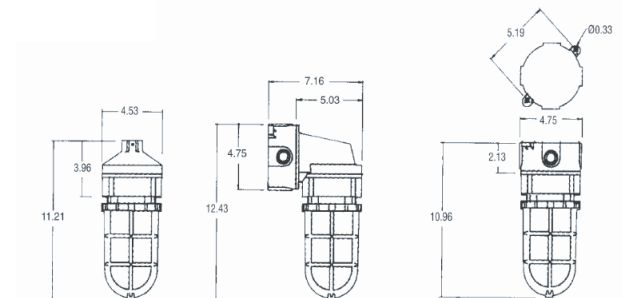

MOUNTING OPTIONS

Pendant Mount

Wall Mount

Ceiling Mount

DIMENSIONS

Job Name: _____

Type: _____

Part #: _____

Notes: _____

CHARTS AND PHOTOMETRIC DATA

Total Lumens	1598
Input Power (Watts)	17.9
Efficacy	89.7
CRI	82.6
CCT	4010

ACCESSORIES

Globe

	Type	Color	Thread Diameter	Catalog Number
	Heat Resistant Tempered Glass	Frosted	3-5/16 in.	PVGL100HRFRSTD