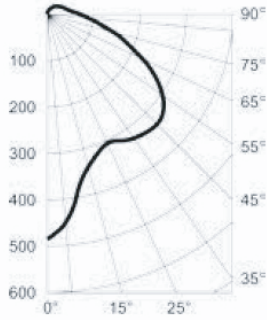

MOUNTING OPTIONS

Pendant Mount

Wall Mount

Ceiling Mount

DIMENSIONS

Job Name: _____

Type: _____

Part #: _____

Notes: _____

CHARTS AND PHOTOMETRIC DATA

Total Lumens	1598
Input Power (Watts)	17.9
Efficacy	89.7
CRI	82.6
CCT	4010

ACCESSORIES

Globe

	Type	Color	Thread Diameter	Catalog Number
	Heat Resistant Tempered Glass	Frosted	3-5/16 in.	PVGL100HRFRSTD