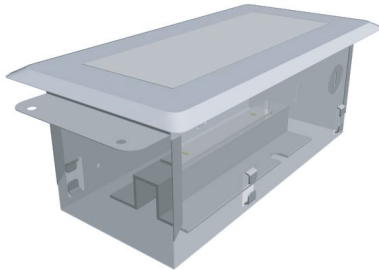

## LED INTERIOR STEP LIGHT

### DESCRIPTION

The SH-LED8 is designed with LED lamp permanently installed in the fixture for easier, economical maintenance as of long lasting life of LED lamp.