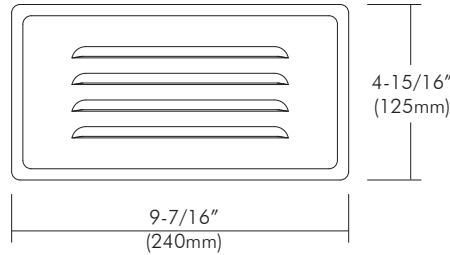

SH-LED8

LED INTERIOR STEP LIGHT

DESCRIPTION

The SH-LED8 is designed with LED lamp permanently installed in the fixture for easier, economical maintenance as of long lasting life of LED lamp.

DESIGN FEATURES

Illumination

- Illumination is accomplished with long lasting, high out-put Light Emitting Diodes (LEDs).

Housing & Trims

- Cast aluminum housing and trim painted in weather proof white & black or silver.

Electronics

- 120V AC input for operation of 1W X 4 LED chips (4W Max.)

Input Power Requirements

- AC only - Input 120V.

Code Compliance

- UL wet location listing on select units only.

Warranty

- 50,000hr of lamp life.

Listing cCSA-us Certificated

TRIM

Louvered face plate

- ST-842-WH
- ST-842-BK
- ST-842-SI

Open face plate

- ST-843-WH
- ST-843-BK
- ST-843-SI

ORDERING INFORMATION

Example : SH-LED8-ST-842-WH

SH-LED8			
Model	Trims	Finish	Option
SH-LED8	- ST-842 : Louvered - ST-843 : Open	-WH: white -BK : black -S I : Silver	- HB : 24" Hanger Bars