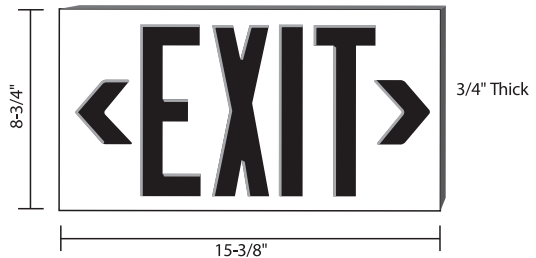

Warranty

The SEEDLX50 Series comes with a 10 year factory warranty. Deliberate damage, misuse, improper installation effectively cancel the warranty.