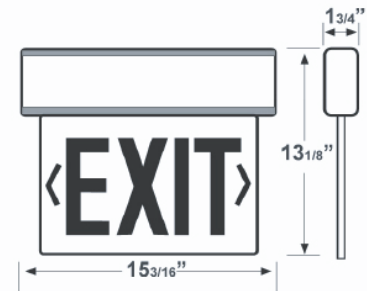

DIMENSIONS

ORDERING INFORMATION

Sample Part Number: **SEENYELXTEU-1-R-C-W-EM-SDT**

MODEL	FACE	LETTER COLOR	PANEL COLOR	HOUSING COLOR	BATTERY	OPTIONS
SEENYELXTEU		R				SDT
SEENYELXTEU	1 - SINGLE FACE 2 - DOUBLE FACE	R - RED	C - CLEAR (single face only) M - MIRROR (SILVER MYLAR) W - WHITE (WHITE MYLAR)	W - WHITE B - BLACK A - LUMINUM	B - BLANK (AC ONLY) EM - NICAD	SDT - SELF-DIAGNOSTICS

10.2019