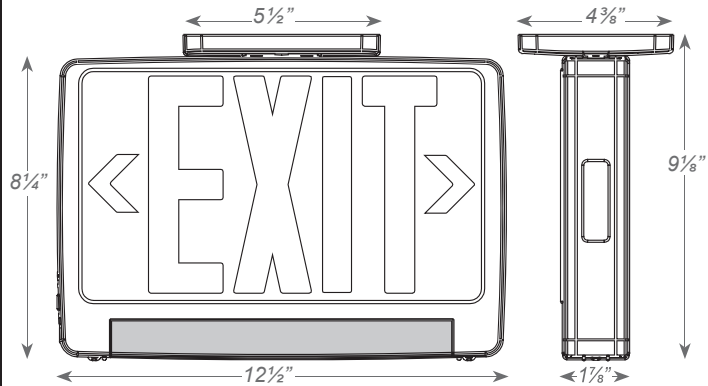

DIMENSIONS

ORDERING INFORMATION

Sample Part Number: SEEXP2RWRC

MODEL	No. of FACES	LETTER COLOR		HOUSING COLOR			OPTIONS	
		R	G	W	RC	SDT	CUSTOM	
SEEXP	2	Red	Green	White	Black	Remote Capable (Standard)	Self-Diagnostics	Custom Wording

Special voltage & SALIDA face plate options available. Check with your Best Lighting Representative.