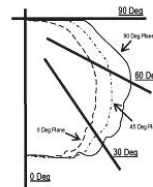

MOUNTING

Vapor Tite Unit available with an stainless steel external hanging bracket. VT Series is watertight and must be drilled and sealed for each surface mounting or chain hanging application.

WARRANTY LISTINGS

- 5-year warranty of all electronics and housing.
- UL Certified for damp and wet location

DIMENSIONS

Fixture Length

T8	T5	T5HO	Length
F32T8	F28T5	F54T5HO	50"

RF	20									
	80%		70%		50%					
RW	70	50	30	10	70	50	30	10	50	30
0	109	109	109	109	107	107	107	107	101	101
1	98	93	89	84	95	91	86	83	86	83
2	89	80	73	67	86	78	72	66	74	69
3	81	70	62	56	78	68	61	55	65	59
4	74	62	53	47	71	60	52	46	57	51
5	67	54	45	39	65	53	45	38	50	43
6	61	48	39	33	59	47	39	33	45	38
7	56	43	35	29	54	42	34	28	40	33
8	52	39	30	25	50	38	30	24	36	29
9	48	35	27	21	46	34	25	21	32	25
10	44	31	24	19	43	31	23	18	30	23