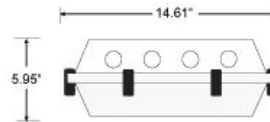

- 5-year warranty of all electronics and housing.
- UL Certified for damp and wet location

DIMENSIONS

Fixture Length

T8	T5	T5HO	Length
F32T8	F28T5	F54T5HO	50"

RF	20									
	80%		70%		50%					
RW	70	50	30	10	70	50	30	10	50	30
0	109	109	109	109	107	107	107	107	101	101
1	98	93	89	84	95	91	86	83	86	83
2	89	80	73	67	86	78	72	66	74	69
3	81	70	62	56	78	68	61	55	65	59
4	74	62	53	47	71	60	52	46	57	51
5	67	54	45	39	65	53	45	38	50	43
6	61	48	39	33	59	47	39	33	45	38
7	56	43	35	29	54	42	34	28	40	33
8	52	39	30	25	50	38	30	24	36	29
9	48	35	27	21	46	34	25	21	32	25
10	44	31	24	19	43	31	23	18	30	23