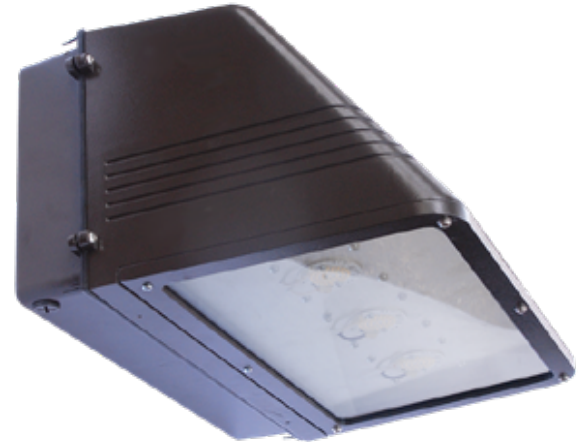

Spec Grade
PROlite LED Lighting

A Division of Emergensee® Lighting, Inc.

TYPE: _____ DATE: _____

JOB NAME: _____

CONTRACTOR: _____

CATALOG NO: _____

NOTES: _____

PDC200-90 CUT-OFF LED WALLPACK LUMINAIRE

FULL CUT-OFF, HEAVY-DUTY HOUSING

The PDC200-90 is a Large 18" Wallpack with a Die Cast Aluminum Body and Impact Resistant Glass Lens

WET LOCATION, IP-65 RATED

Engineered and Constructed for Exterior Environments

EASY TO INSTALL MOUNTING

The PDC200-90 can be Surface Mounted over an Existing 4" Outlet Box or Surface Wired through a 1/2" Conduit Entry. Additional Conduit entries Available for Photocells & other Components

120-277V STANDARD TYPE VS DISTRIBUTION OPERATING TEMPERATURE -20C TO 40C
0C - 40C with EM Pack Option

PRODUCT APPLICATIONS:

- Building
- Entrances
- Walkways
- Tunnels
- Loading Docks
- Bridges
- Catwalks
- Stairwells