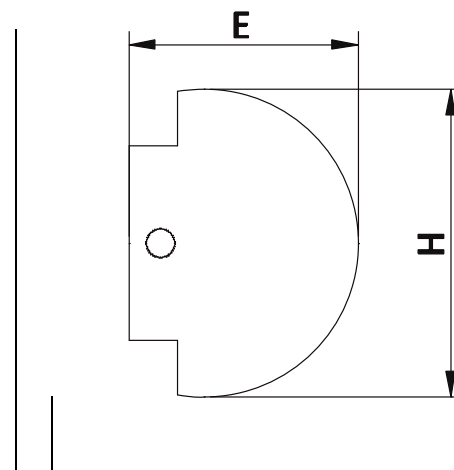

PFL2103

Vanity

Features

Housing

Die-formed Cold-rolled Steel
Finish Option: -62 Satin Nickel -30 Oil Rubbed Bronze

Optical

Shade: High Transmission Acrylic Create Excellent Light Distribution and Uniformity
LED: High Efficiency, High CRI, Binned and Mixed to Reach Uniform Light.

Electrical

High Power Factor, Low THD

Lamp

LED Type: Built-in (Color Temperature Option – 3000K, 3500K, 4000K, 5000K)
LED MCT Type: Multiple Color Temperature – 3000K, 3500K, 4000K
Fluorescent Type: T8 Lamp

Certification

UL/cUL, ETL/cETL Listed, Suitable for Damp Locations
Energy Star

Warranty

5 Years Warranty on Driver and LED Module

LED Type

Model	Input Voltage	Input Wattage	LED CT / CRI	Lumen (TYP)	Finish	Dimension (L X H X E)	Energy Star
PFL2103D-xxxxK	120V ~ 277V	23W	3000K / >80	2200	Satin Nickel	24.5" x 5.7" x 4.5"	Yes
PFL2105D-xxxxK	120V ~ 277V	36W	3000K / >80	3260	Satin Nickel	36.5" x 5.7" x 4.5"	Yes
PFL2106D-xxxxK	120V ~ 277V	46W	3000K / >80	4600	Satin Nickel	48.5" x 5.7" x 4.5"	Yes
PFL2103D-MCT	120V ~ 277V	23W	3000K / >80	2200	Satin Nickel	24.5" x 5.7" x 4.5"	Yes
PFL2105D-MCT	120V ~ 277V	36W	3000K / >80	3400	Satin Nickel	36.5" x 5.7" x 4.5"	Yes
PFL2106D-MCT	120V ~ 277V	48W	3000K / >80	4600	Satin Nickel	48.5" x 5.7" x 4.5"	Yes

CFL Type

Model	Input Voltage	Input Wattage	Finish / Shade	Lamp	Dimension (L X W X H)
PFL2103-217 HPF	120V ~ 277V	34W	Satin Nickel / Acrylic	2 x F17T8, 17W	24.5" x 5.7" x 4.5"
PFL2105-225 HPF	120V ~ 277V	50W	Satin Nickel / Acrylic	2 x F25T8, 25W	36.5" x 5.7" x 4.5"
PFL2106-232 HPF	120V ~ 277V	56W	Satin Nickel / Acrylic	2 x F32T8, 32W	48.5" x 5.7" x 4.5"