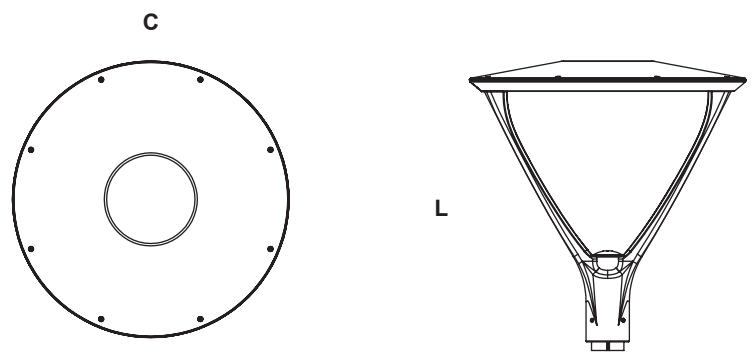

Ordering Information

Model										
	Wattage	Voltage	Current	Lumens	Efficacy	CCT	Dimming	Color	Dimensions	Weight
PMPL01-45W	45W	120-277V	0.38A@120V, 0.16A@277V	5450	121 lm/W	4000K	0-10V	Dark Bronze	ø 25.20°C x 2.80"H (Head only) 24.30"L x ø 25.20°C (Luminaire total) ø 4.00"C (Base only)	24.31 lbs
PMPL01-70W	70W	120-277V	0.58A@120V, 0.25A@277V	8600	123 lm/W	4000K	0-10V	Dark Bronze	ø 25.20°C x 2.80"H (Head only) 24.30"L x ø 25.20°C (Luminaire total) ø 4.00"C (Base only)	24.62 lbs
PMPL01-87W	87W	120-277V	0.73A@120V, 0.31A@277V	10600	122 lm/W	4000K	0-10V	Dark Bronze	ø 25.20°C x 2.80"H (Head only) 24.30"L x ø 25.20°C (Luminaire total) ø 4.00"C (Base only)	25.07 lbs
PMPL01-130W	130W	120-277V	1.08A@120V, 0.47A@277V	15800	122 lm/W	4000K	0-10V	Dark Bronze	ø 25.20°C x 2.80"H (Head only) 24.30"L x ø 25.20°C (Luminaire total) ø 4.00"C (Base only)	25.70 lbs

Shipping Information

Model Size	Shipping Dimensions	Shipping Weight	Quantity /Box
45W	29.00"L x 28.00"W x 11.00"D	32.50 lbs	1
70W	29.00"L x 28.00"W x 11.00"D	32.50 lbs	1
87W	29.00"L x 28.00"W x 11.00"D	33.00 lbs	1
130W	29.00"L x 28.00"W x 11.00"D	34.00 lbs	1

Physical Dimensions

All Models 24.30"L x ø 25.20°C (Luminaire total)
 ø 4.00°C (Base only)

Photometric Characteristics

*Example of 130W4000K