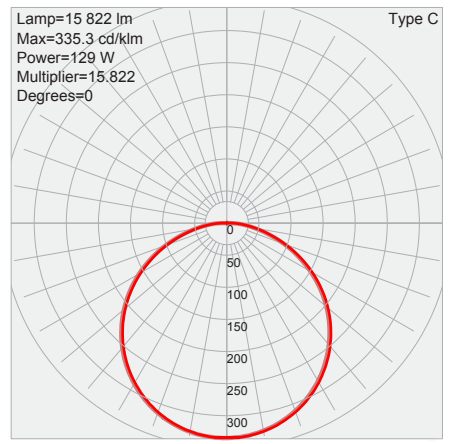

4000K

Specifications

Energy Data

Input Voltage: 120-277V
 Input Frequency: 50/60 Hz
 Wattage: 45W, 70W, 87W, 130W
 Power Factor: >0.9
 Operating Temperature: -40°F to 113°F (-40°C to 45°C)

Lighting Data

Lumens: 5450, 8600, 10600, 15800
 Lumens Per Watt: Up to 123lm/W
 Color Correlated Temperature (CCT): 4000K
 Dimmable: 0-10V
 Color Rendering Index (CRI): >70
 L70: 50000 hours

Ordering Information

Model										
	Wattage	Voltage	Current	Lumens	Efficacy	CCT	Dimming	Color	Dimensions	Weight
PMPL01-45W	45W	120-277V	0.38A@120V, 0.16A@277V	5450	121 lm/W	4000K	0-10V	Dark Bronze	ø 25.20°C x 2.80"H (Head only) 24.30"L x ø 25.20°C (Luminaire total) ø 4.00"C (Base only)	24.31 lbs
PMPL01-70W	70W	120-277V	0.58A@120V, 0.25A@277V	8600	123 lm/W	4000K	0-10V	Dark Bronze	ø 25.20°C x 2.80"H (Head only) 24.30"L x ø 25.20°C (Luminaire total) ø 4.00"C (Base only)	24.62 lbs
PMPL01-87W	87W	120-277V	0.73A@120V, 0.31A@277V	10600	122 lm/W	4000K	0-10V	Dark Bronze	ø 25.20°C x 2.80"H (Head only) 24.30"L x ø 25.20°C (Luminaire total) ø 4.00"C (Base only)	25.07 lbs
PMPL01-130W	130W	120-277V	1.08A@120V, 0.47A@277V	15800	122 lm/W	4000K	0-10V	Dark Bronze	ø 25.20°C x 2.80"H (Head only) 24.30"L x ø 25.20°C (Luminaire total) ø 4.00"C (Base only)	25.70 lbs

Shipping Information

Model Size	Shipping Dimensions	Shipping Weight	Quantity /Box
45W	29.00"L x 28.00"W x 11.00"D	32.50 lbs	1
70W	29.00"L x 28.00"W x 11.00"D	32.50 lbs	1
87W	29.00"L x 28.00"W x 11.00"D	33.00 lbs	1
130W	29.00"L x 28.00"W x 11.00"D	34.00 lbs	1

Physical Dimensions

All Models 24.30"L x ø 25.20°C (Luminaire total)
 ø 4.00°C (Base only)

Photometric Characteristics

*Example of 130W4000K