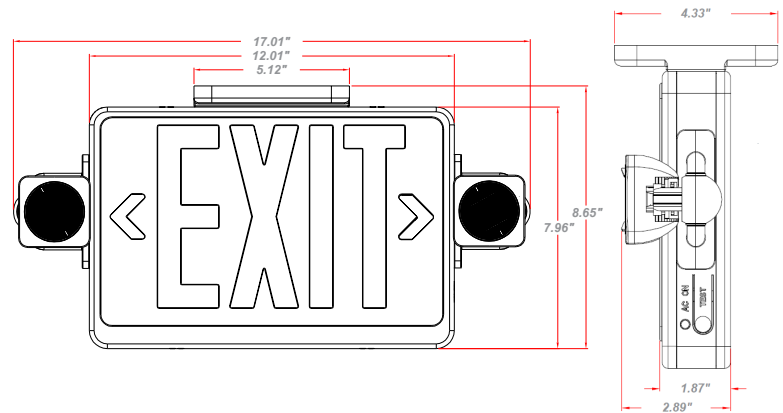

DIMENSIONS

ORDERING INFORMATION

Sample Part Number: **SEECEMGWRC**

¹SDT & NH options are not available together.

MODEL	No. of FACES	LETTER COLOR	HOUSING COLOR	OPTIONS
SEECEM	Universal Single/ Double Face Standard	R Red G Green	W White B Black	RC Remote Capacity NH No Lamp Heads¹ SDT Self-diagnostics¹