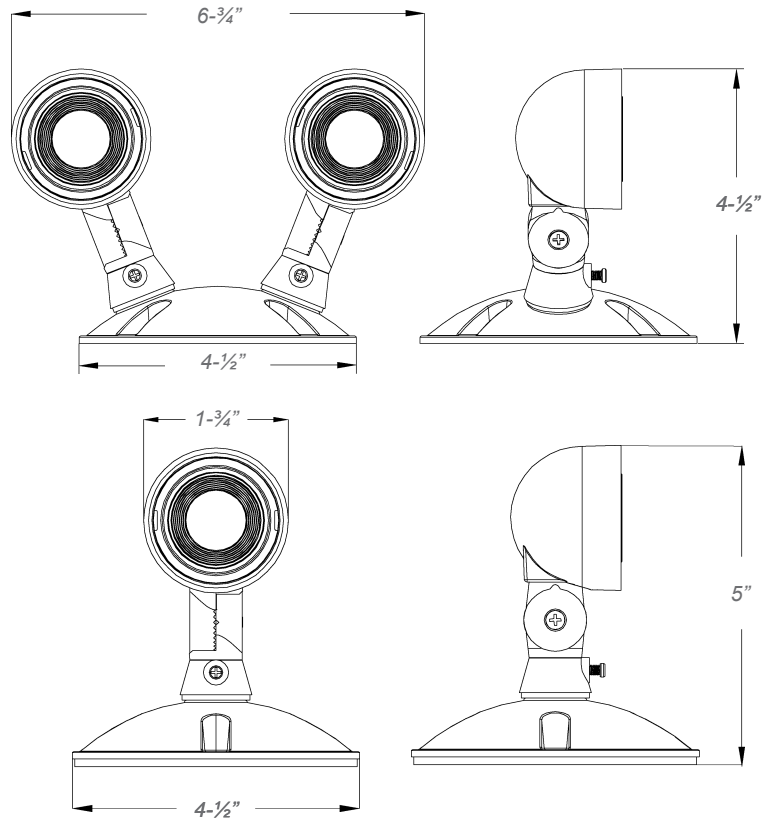

### MOUNTING

- Universal mounting adapter plate included. Mounts to single-gang switch box.
- Distance of maximum run is determined by system voltage, wire gauge and total maximum wattage on the run.
- Suitable for wall or ceiling mount.

### DIMENSIONS